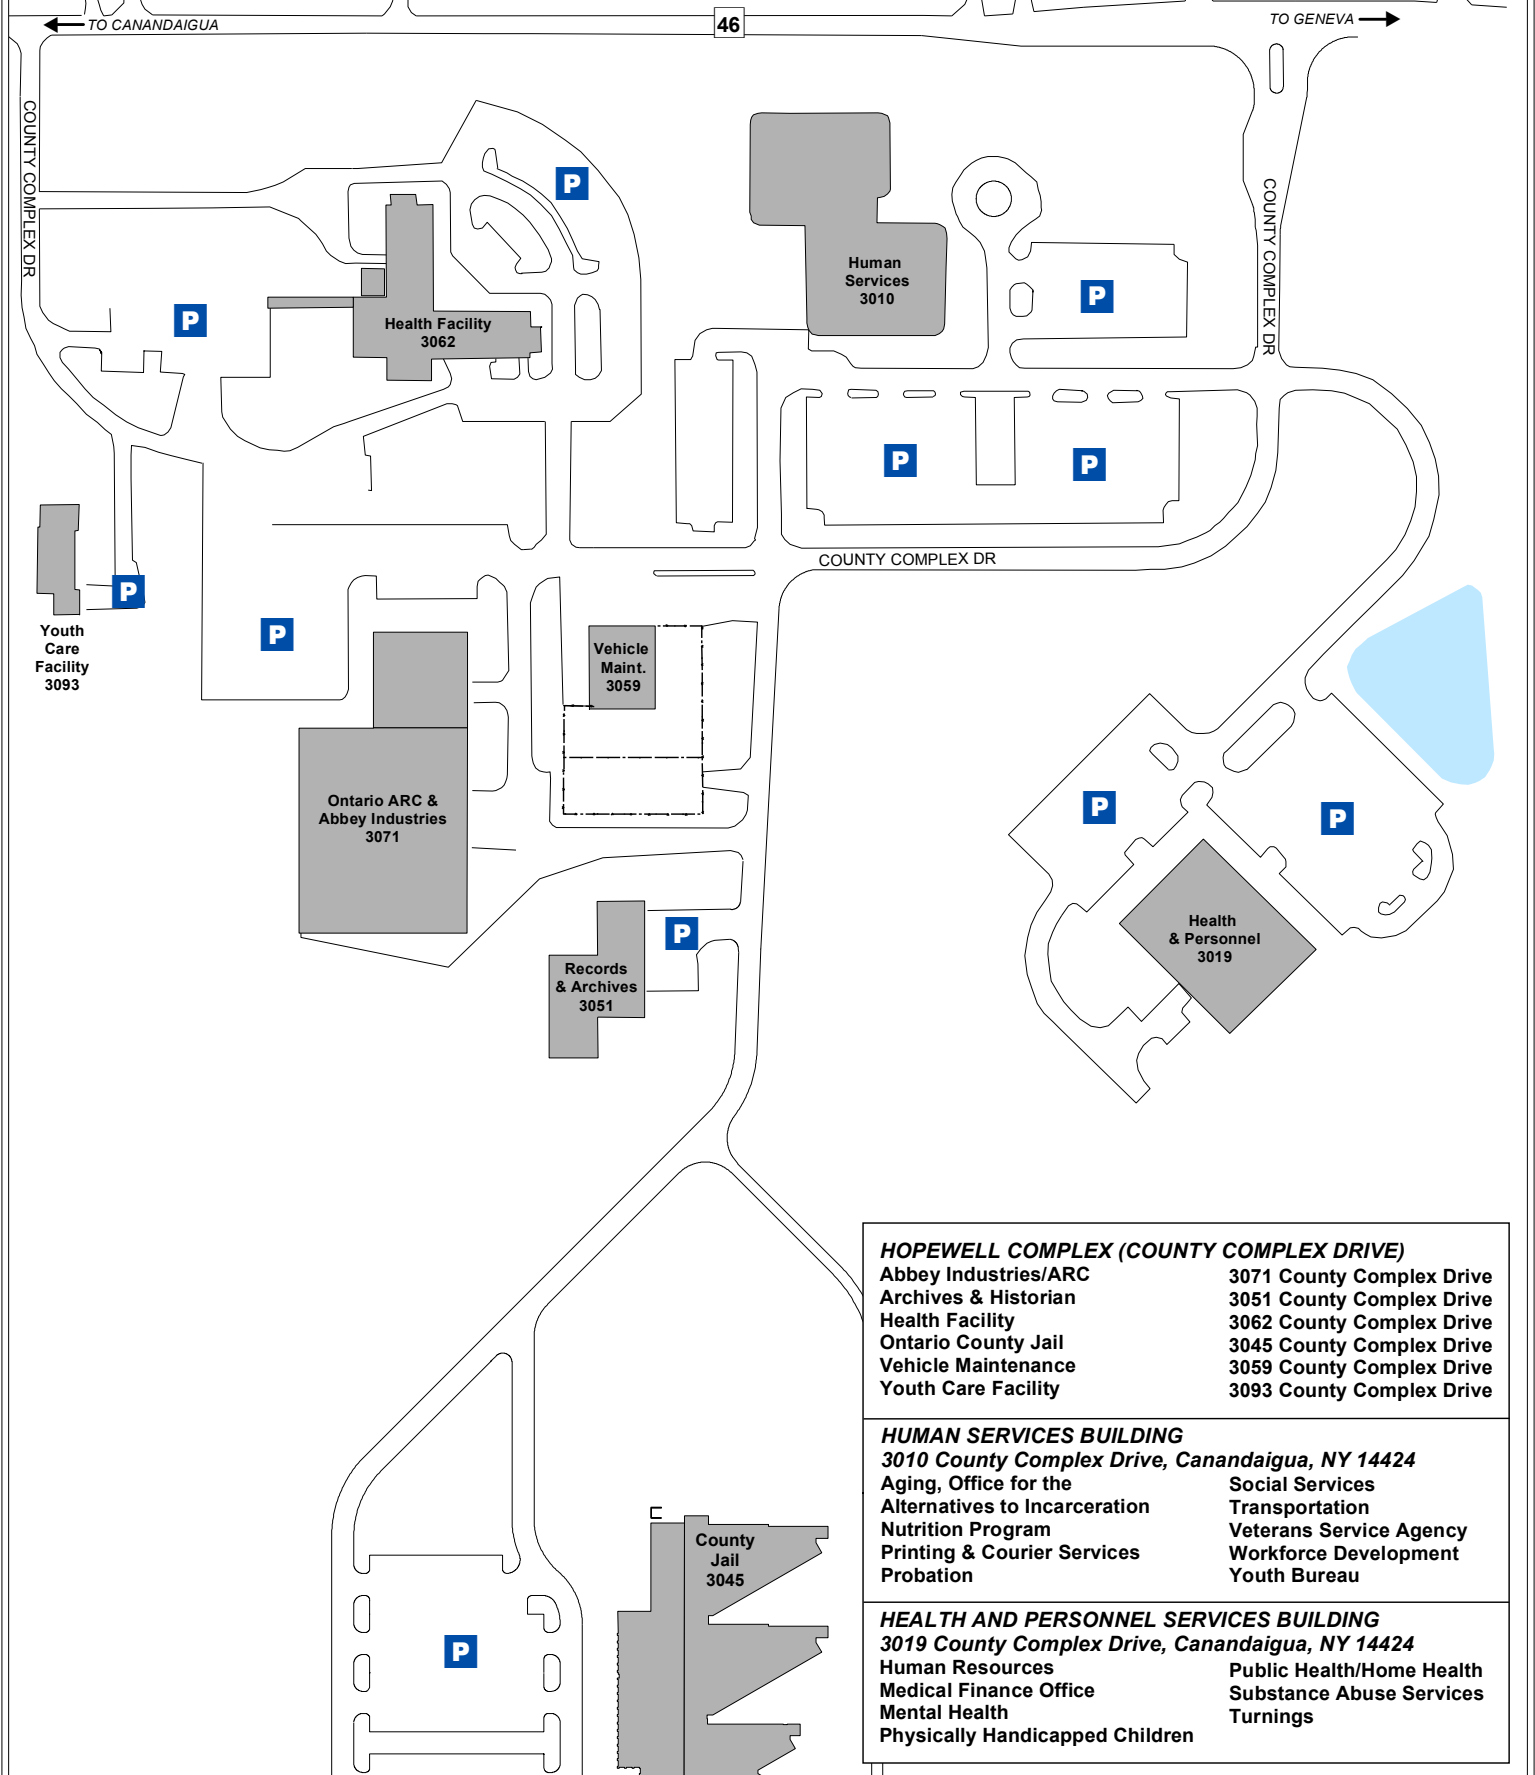

Ontario County
County Complex Drive
 Prepared By: Ontario County, NY
 Planning Department
 UPDATED: JUNE 2012

HOPEWELL COMPLEX (COUNTY COMPLEX DRIVE)	
Abbey Industries/ARC	3071 County Complex Drive
Archives & Historian	3051 County Complex Drive
Health Facility	3062 County Complex Drive
Ontario County Jail	3045 County Complex Drive
Vehicle Maintenance	3059 County Complex Drive
Youth Care Facility	3093 County Complex Drive
HUMAN SERVICES BUILDING	
3010 County Complex Drive, Canandaigua, NY 14424	
Aging, Office for the	Social Services
Alternatives to Incarceration	Transportation
Nutrition Program	Veterans Service Agency
Printing & Courier Services	Workforce Development
Probation	Youth Bureau
HEALTH AND PERSONNEL SERVICES BUILDING	
3019 County Complex Drive, Canandaigua, NY 14424	
Human Resources	Public Health/Home Health
Medical Finance Office	Substance Abuse Services
Mental Health	Turnings
Physically Handicapped Children	