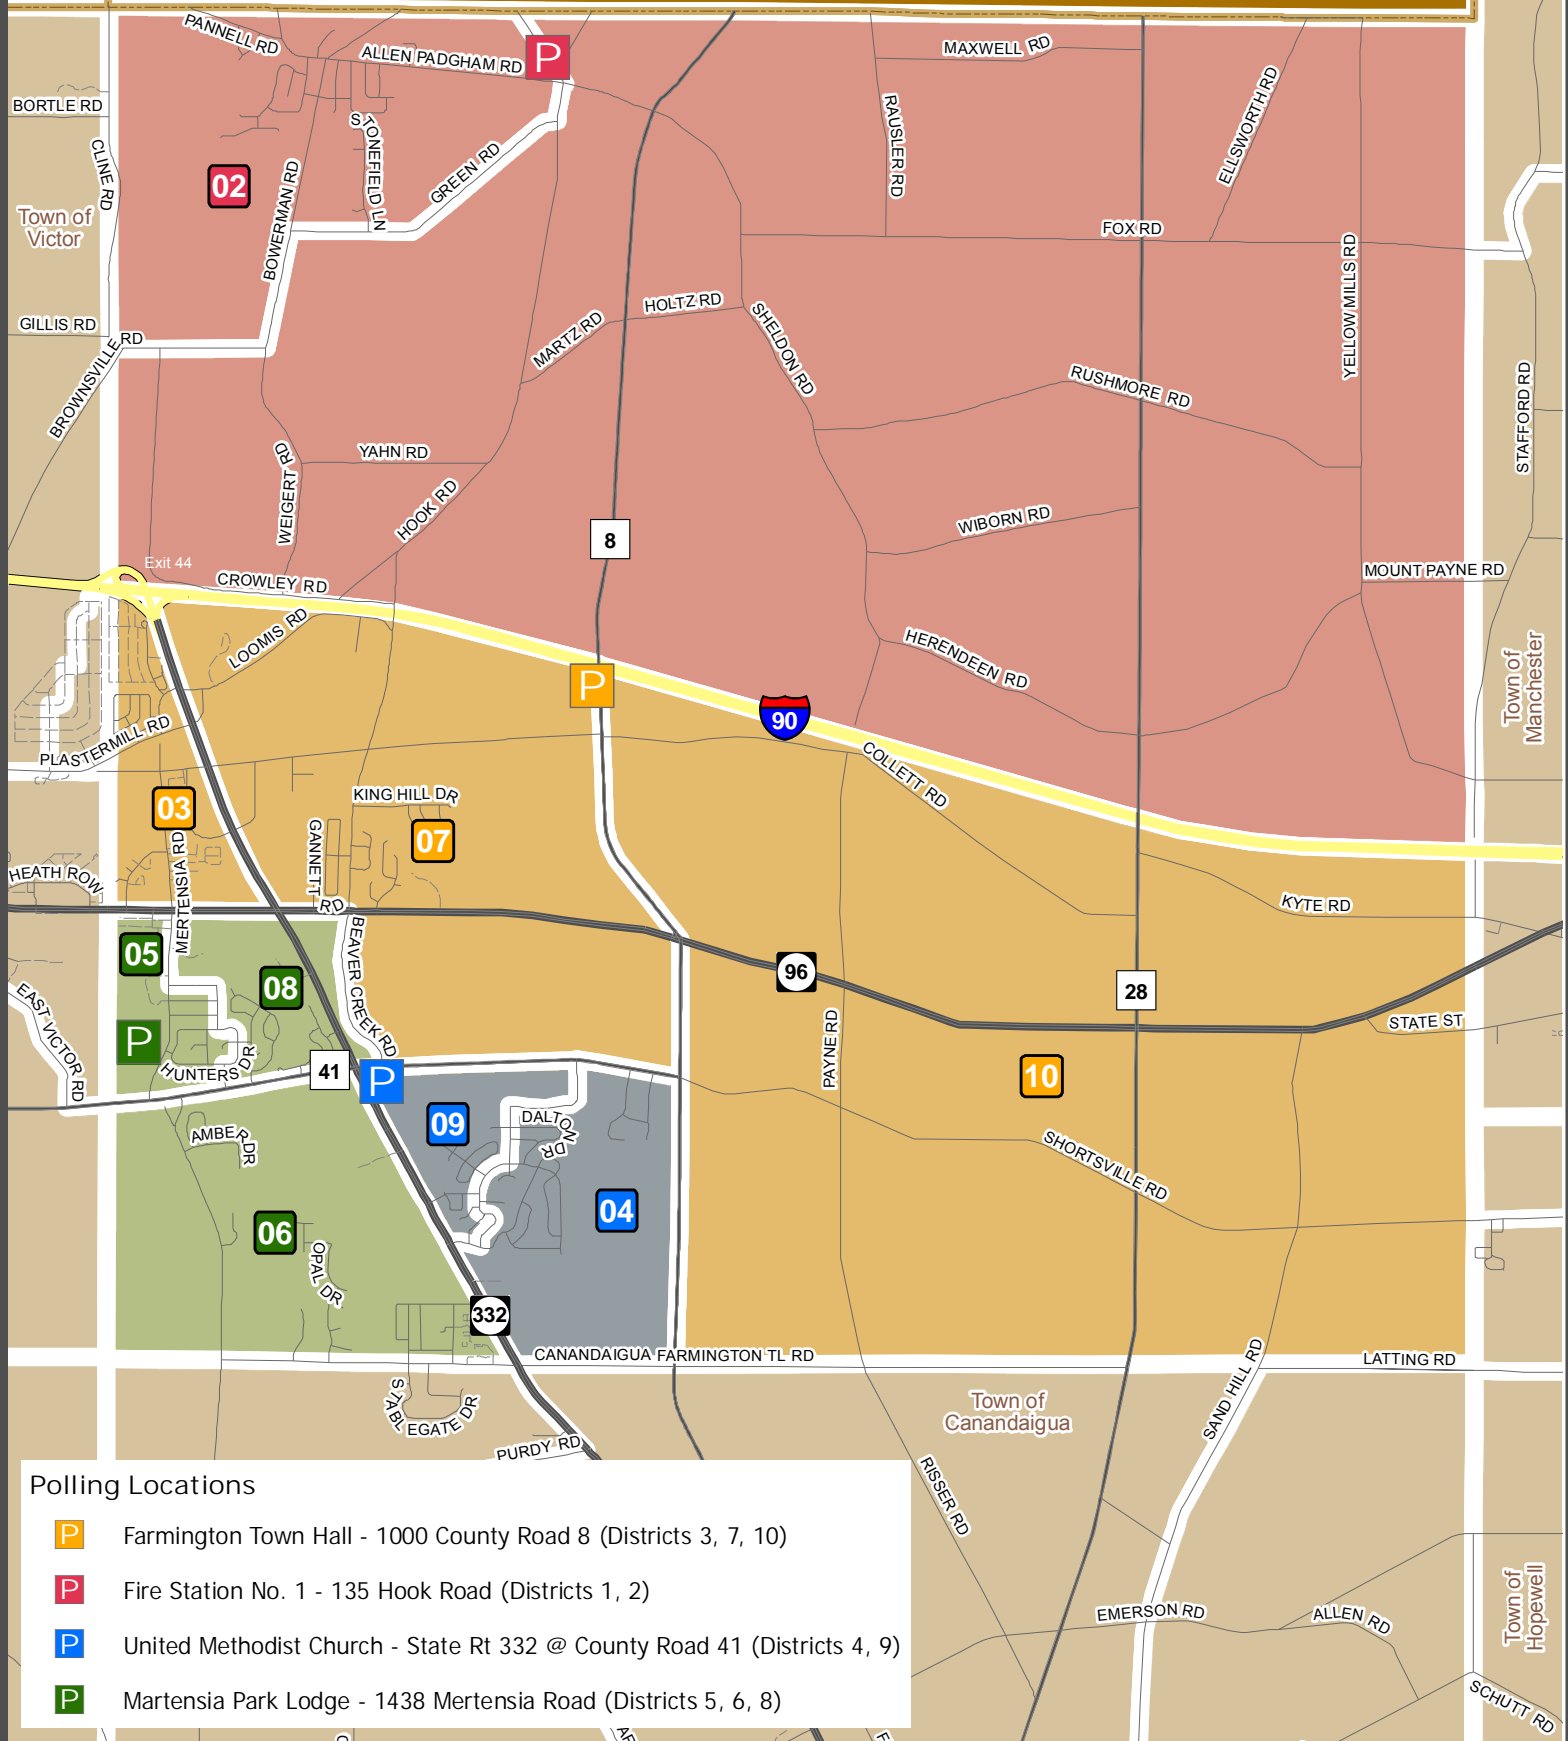

WAYNE COUNTY

Polling Locations

- P Farmington Town Hall - 1000 County Road 8 (Districts 3, 7, 10)
- P Fire Station No. 1 - 135 Hook Road (Districts 1, 2)
- P United Methodist Church - State Rt 332 @ County Road 41 (Districts 4, 9)
- P Martensia Park Lodge - 1438 Mertensia Road (Districts 5, 6, 8)

TOWN OF FARMINGTON- ELECTION DISTRICTS

IMPORTANT NOTICE AND DISCLAIMER: THIS MAP AND INFORMATION IS PROVIDED "AS IS" AND ONTARIO COUNTY MAKES NO WARRANTIES OR GUARANTEES, EXPRESSED OR IMPLIED, INCLUDING WARRANTIES OF TITLE, NON-INFRINGEMENT, MERCHANTABILITY AND THAT OF FITNESS FOR A PARTICULAR PURPOSE CONCERNING THIS MAP AND THE INFORMATION CONTAINED HEREIN. USER ASSUMES ALL RISKS AND RESPONSIBILITY FOR DETERMINING WHETHER THIS MAP IS SUFFICIENT FOR PURPOSES INTENDED.

0.5
Mile

Ontario County, New York

Map updated in March 2014 by the Ontario County GIS Program